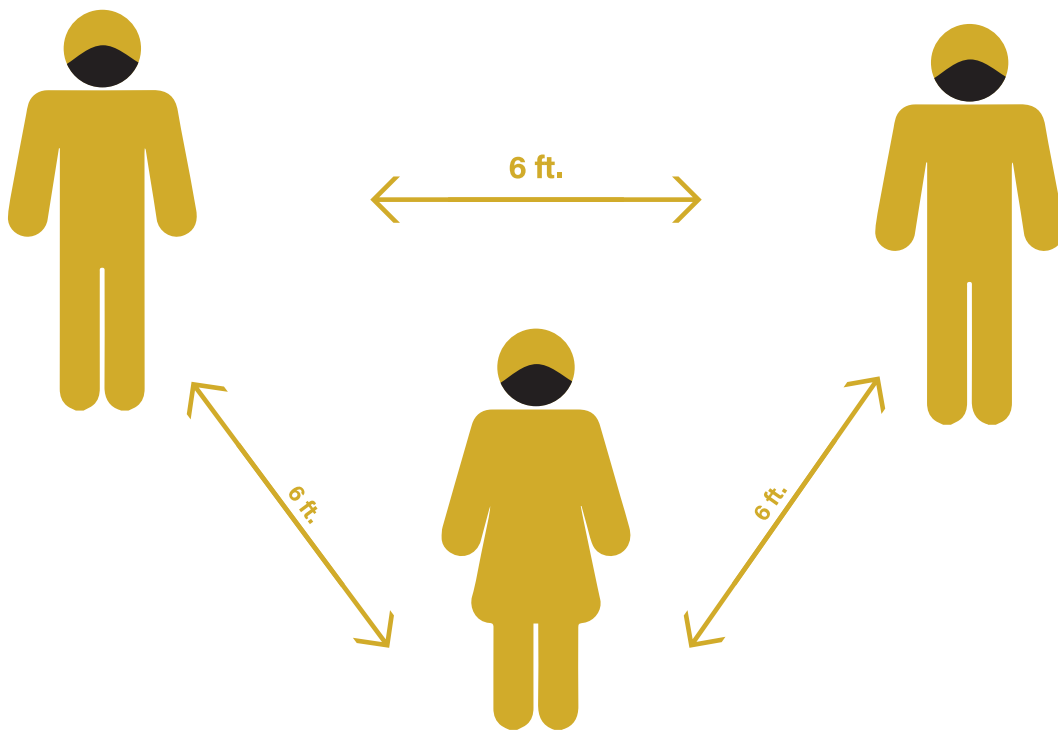

WEST VIRGINIA STATE
UNIVERSITY

PLEASE PRACTICE SOCIAL DISTANCING

**KEEP 6 FEET OF DISTANCE BETWEEN
YOU AND OTHER PEOPLE**
